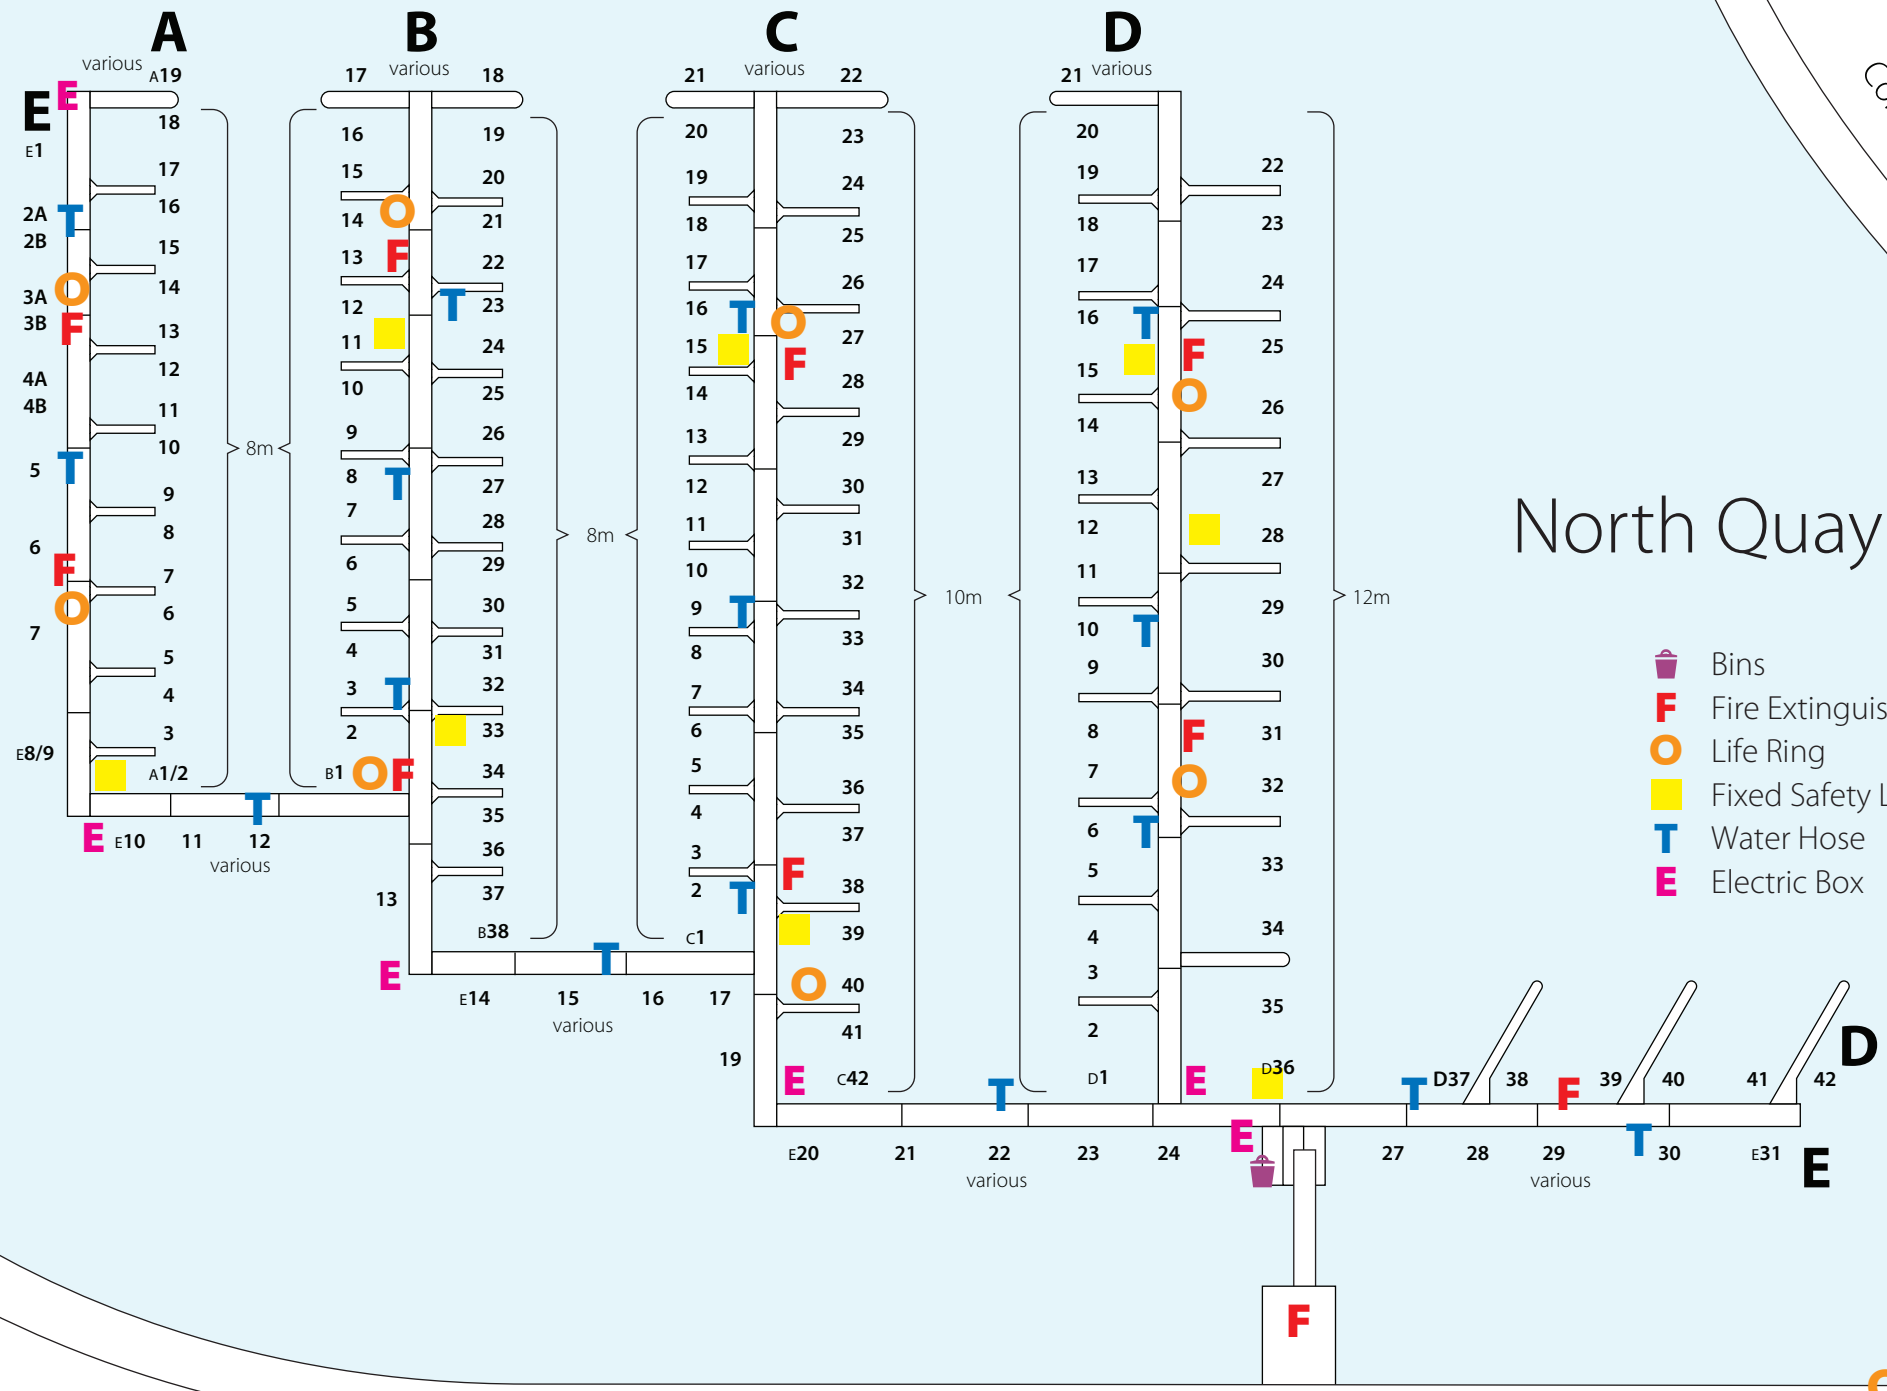

Commercial Road

North Quay

-  Bins
-  Fire Extinguisher
-  Life Ring
-  Fixed Safety Ladder
-  Water Hose
-  Electric Box

North Quay